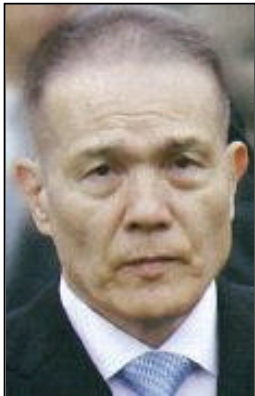

Yamaguchi-gumi Designations

Yamaguchi-gumi  
Designated 23 Feb 2012

Kenichi SHINODA  
DOB 25 Jan 1942  
Designated 23 Feb 2012

Kiyoshi TAKAYAMA  
DOB 05 Sep 1947  
Designated 23 Feb 2012

Tadashi IRIE  
DOB 09 Dec 1944  
Designated 19 Dec 2013